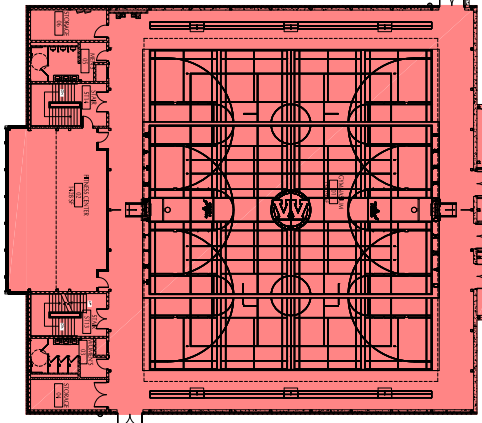

- RENOVATION
- NEW CONSTRUCTION

LOWER LEVEL PLAN

BASEMENT PLAN

PROPOSED ADDITIONS AND ALTERATIONS

WATERVLEET CITY SCHOOL DISTRICT
 WATERVLEET JUNIOR-SENIOR HIGH SCHOOL
 WATERVLEET, NEW YORK
 JANUARY 2009